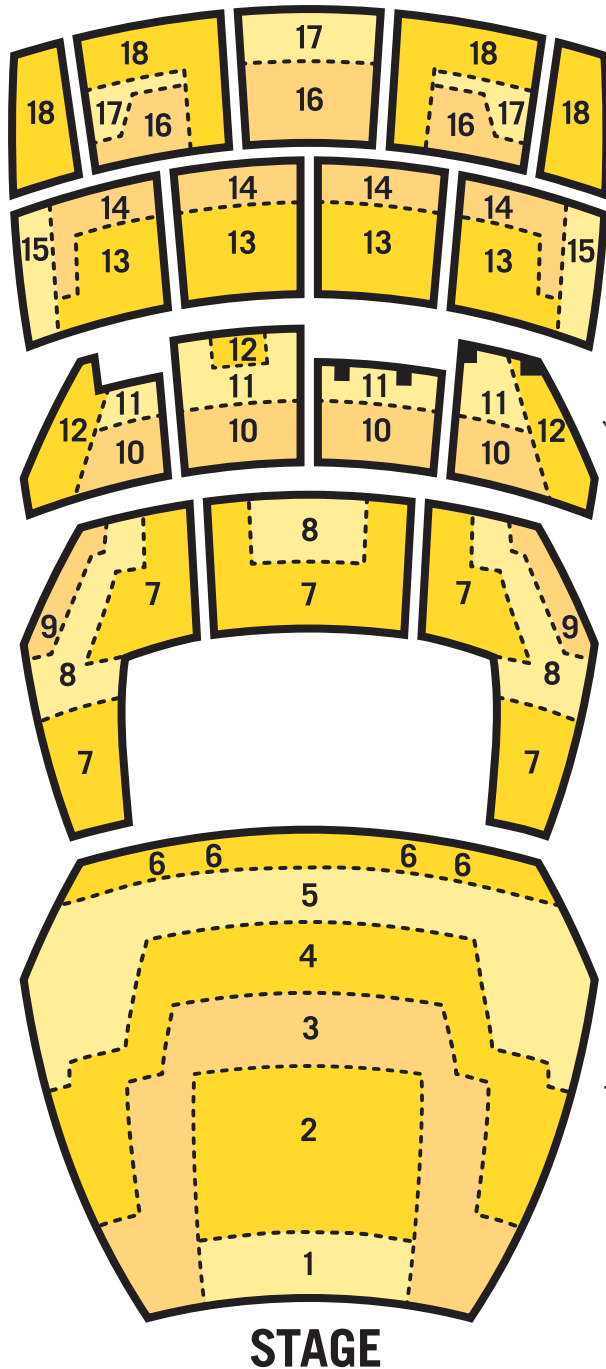

DOROTHY CHANDLER PAVILION

- 18: Value Balcony B
- 17: Rear Balcony B
- 16: Front Balcony B
- 15: Value Balcony A
- 14: Rear Balcony A
- 13: Front Balcony A

- 12: Value Loge
- 11: Rear Loge
- 10: Front Loge

- 9: Rear Founders Circle
- 8: Founders Circle
- 7: Grand Circle

- 6: Orchestra Wheelchair
- 5: Orchestra Ring
- 4: Front Orchestra Ring
- 3: Main Orchestra
- 2: Center Orchestra
- 1: Premier Orchestra