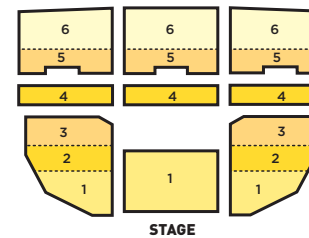

SECTIONS	OCT 26 & 31 (W/PARTY)	OCT 26M, 27M, 30	OCT 25
1: Prime Orchestra	\$124	\$99	\$109
2: Side Orchestra	\$99	\$74	\$89
3: Value Orchestra	\$59	\$44	\$49
4: Prime Balcony	\$99	\$74	\$79
5: Front Balcony	\$59	\$44	\$49
6: Value Balcony	\$49	\$29	\$39

SECTIONS	PRICE (PER TICKET)
1: Prime	\$149
2: Level A	\$99
3: Level B	\$49

THEATRE AT ACE HOTEL

THE BROAD STAGE

PRICES VALID UNTIL MARCH 19, 2019

SECTIONS FULL SERIES

SECTIONS	PREMIERES & WEEKENDS		WEEK-NIGHTS	
	P	C	D	F
18: Value Balcony B	\$117	\$102	\$25	\$24
17: Rear Balcony B	\$239	\$181	\$48	\$38
16: Front Balcony B	\$298	\$244	\$60	\$51
15: Value Balcony A	\$369	\$291	\$76	\$58
14: Rear Balcony A	\$438	\$361	\$86	\$72
13: Front Balcony A	\$503	\$419	\$99	\$83
12: Value Loge	\$503	\$419	\$99	\$83
11: Loge Ring	\$626	\$573	\$124	\$114
10: Prime Loge	\$989	\$823	\$194	\$158
9: Founders Ring	\$989	\$823	\$194	\$158
8: Founders Circle	\$1,391	\$1,253	\$277	\$249
7: Grand Circle	\$1,625	\$1,404	\$321	\$274
6: Orchestra Wheelchair*	\$117	\$102	\$25	\$24
5: Orchestra Ring	\$626	\$573	\$124	\$114
4: Front Orchestra Ring	\$804	\$737	\$159	\$144
3: Main Orchestra	\$1,082	\$961	\$214	\$188
2: Center Orchestra	\$1,391	\$1,253	\$277	\$249
1: Premier Orchestra	\$1,625	\$1,404	\$321	\$274