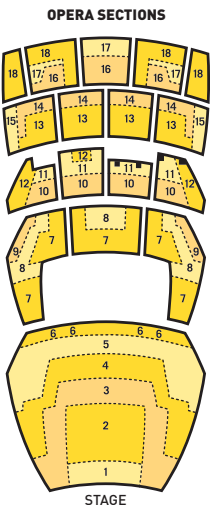

**1 CHOOSE A FULL SEASON SUBSCRIPTION PACKAGE** SEE REVERSE FOR DATES, SECTIONS AND PRICES

- SERIES P  SERIES B  SERIES C  SERIES D  SERIES F  SERIES G

SECTION	# SEATS	x	PRICE =	SUBTOTAL
<b>CHOOSE SEATS</b>				

SECTIONS	OCT 26 & 31 (W/PARTY)	OCT 26M, 27M, 30	OCT 25
1: Prime Orchestra	\$124	\$99	\$109
2: Side Orchestra	\$99	\$74	\$89
3: Value Orchestra	\$59	\$44	\$49
4: Prime Balcony	\$99	\$74	\$79
5: Front Balcony	\$59	\$44	\$49
6: Value Balcony	\$49	\$29	\$39

SECTIONS	PRICE (PER TICKET)
1: Prime	\$149
2: Level A	\$99
3: Level B	\$49

THEATRE AT ACE HOTEL

THE BROAD STAGE

PRICES VALID UNTIL MARCH 19, 2019

SECTIONS FULL SERIES

SECTIONS	PREMIERES & WEEKENDS		WEEK-NIGHTS	
	P	C	D	F
18: Value Balcony B	\$117	\$102	\$25	\$24
17: Rear Balcony B	\$239	\$181	\$48	\$38
16: Front Balcony B	\$298	\$244	\$60	\$51
15: Value Balcony A	\$369	\$291	\$76	\$58
14: Rear Balcony A	\$438	\$361	\$86	\$72
13: Front Balcony A	\$503	\$419	\$99	\$83
12: Value Loge	\$503	\$419	\$99	\$83
11: Loge Ring	\$626	\$573	\$124	\$114
10: Prime Loge	\$989	\$823	\$194	\$158
9: Founders Ring	\$989	\$823	\$194	\$158
8: Founders Circle	\$1,391	\$1,253	\$277	\$249
7: Grand Circle	\$1,625	\$1,404	\$321	\$274
6: Orchestra Wheelchair*	\$117	\$102	\$25	\$24
5: Orchestra Ring	\$626	\$573	\$124	\$114
4: Front Orchestra Ring	\$804	\$737	\$159	\$144
3: Main Orchestra	\$1,082	\$961	\$214	\$188
2: Center Orchestra	\$1,391	\$1,253	\$277	\$249
1: Premier Orchestra	\$1,625	\$1,404	\$321	\$274