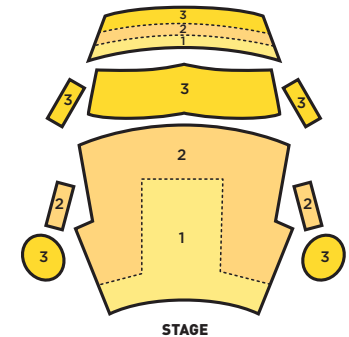

SECTIONS	OCT 26 & 31 (W/PARTY)	OCT 26M, 27M, 30	OCT 25
1: Prime Orchestra	\$124	\$99	\$109
2: Side Orchestra	\$99	\$74	\$89
3: Value Orchestra	\$59	\$44	\$49
4: Prime Balcony	\$99	\$74	\$79
5: Front Balcony	\$59	\$44	\$49
6: Value Balcony	\$49	\$29	\$39

SECTIONS	PRICE (PER TICKET)
1: Prime	\$149
2: Level A	\$99
3: Level B	\$49

THEATRE AT ACE HOTEL

THE BROAD STAGE

PRICES VALID UNTIL MARCH 19, 2019

SECTIONS FULL SERIES

SECTIONS	PREMIERES & WEEKENDS		WEEK-NIGHTS	
	P	C	D	F
18: Value Balcony B	\$117	\$102	\$25	\$24
17: Rear Balcony B	\$239	\$181	\$48	\$38
16: Front Balcony B	\$298	\$244	\$60	\$51
15: Value Balcony A	\$369	\$291	\$76	\$58
14: Rear Balcony A	\$438	\$361	\$86	\$72
13: Front Balcony A	\$503	\$419	\$99	\$83
12: Value Loge	\$503	\$419	\$99	\$83
11: Loge Ring	\$626	\$573	\$124	\$114
10: Prime Loge	\$989	\$823	\$194	\$158
9: Founders Ring	\$989	\$823	\$194	\$158
8: Founders Circle	\$1,391	\$1,253	\$277	\$249
7: Grand Circle	\$1,625	\$1,404	\$321	\$274
6: Orchestra Wheelchair*	\$117	\$102	\$25	\$24
5: Orchestra Ring	\$626	\$573	\$124	\$114
4: Front Orchestra Ring	\$804	\$737	\$159	\$144
3: Main Orchestra	\$1,082	\$961	\$214	\$188
2: Center Orchestra	\$1,391	\$1,253	\$277	\$249
1: Premier Orchestra	\$1,625	\$1,404	\$321	\$274